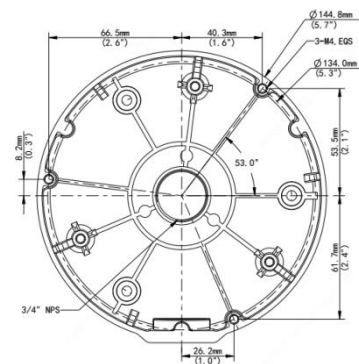

**Manufactured for your needs**

Bracket	
Dimensions	144.8 x 40 mm (5.70" x 1.57")
Weight	0.3kg (0.66lb)
Material	Aluminum alloy

**Junction Box for:**

**INLGDO4IRA;**