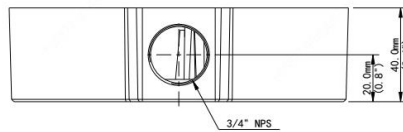

**Manufactured for your needs**

Bracket	
Dimensions	144.8 x 40 mm (5.70" x 1.57")
Weight	0.3kg (0.66lb)
Material	Aluminum alloy

**Junction Box for:**

**INLGDO4IRA;**