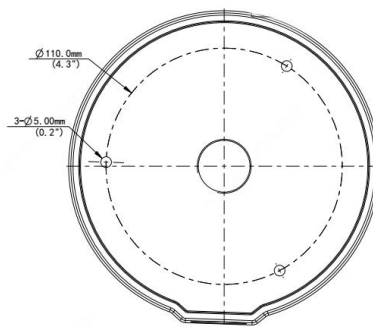

**Manufactured for your needs**

Bracket	
Dimensions	144.8 x 40 mm (5.70" x 1.57")
Weight	0.3kg (0.66lb)
Material	Aluminum alloy

**Junction Box for:**

**INLGDO4IRA;**